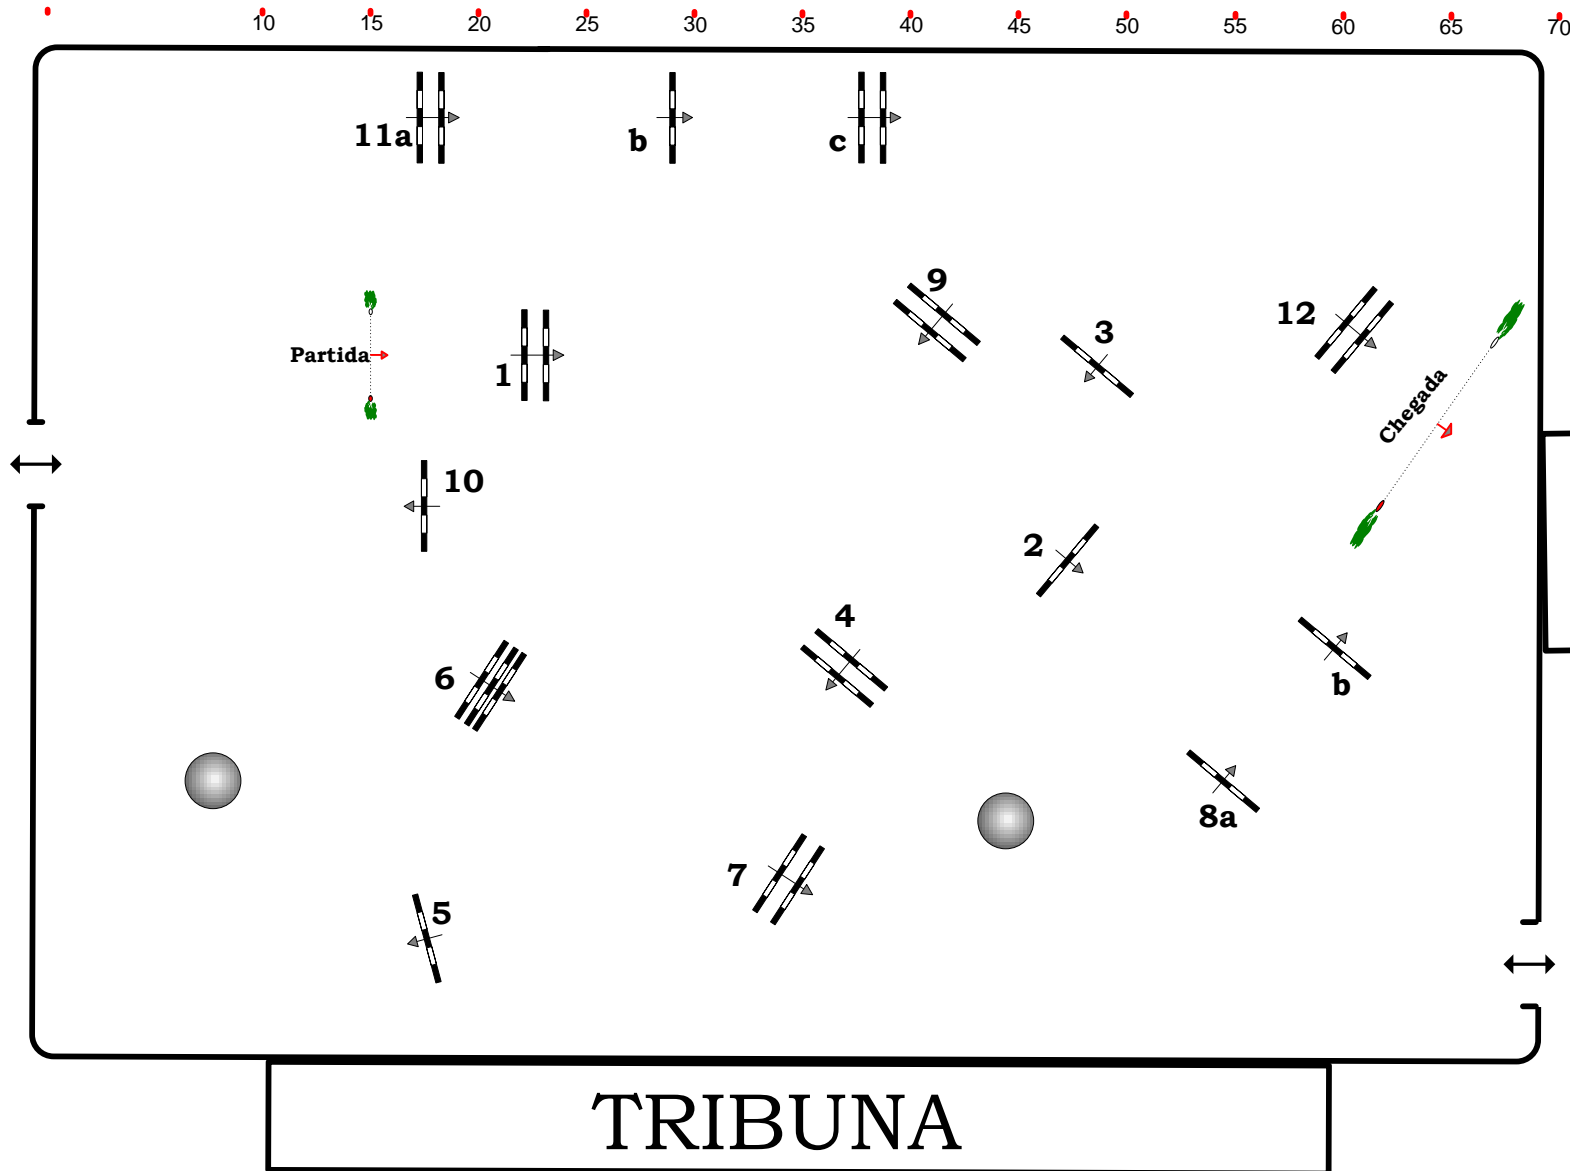

CIRCUITO MD 2011

GRANDE PREMIO
R\$ 100.000,00

Class No.: 09

Principal

4

Desempate

sexta-feira, 18 de março de 2011

Table: A

National RG:

FEI RG / Art. 273.3.3 e 273.2.2

Height: 1,35 m

Speed: 350 m/min

Length: 400 m

Time allowed: 69 sec

Time limit: 138 sec

Obstacles: 12

Efforts:

1st Jump-off:

1-2-4-5-6-8a-8b-9-10

Length: 290 m

Time allowed: 50 sec

Time limit: 100 sec

SCALE: 1X350