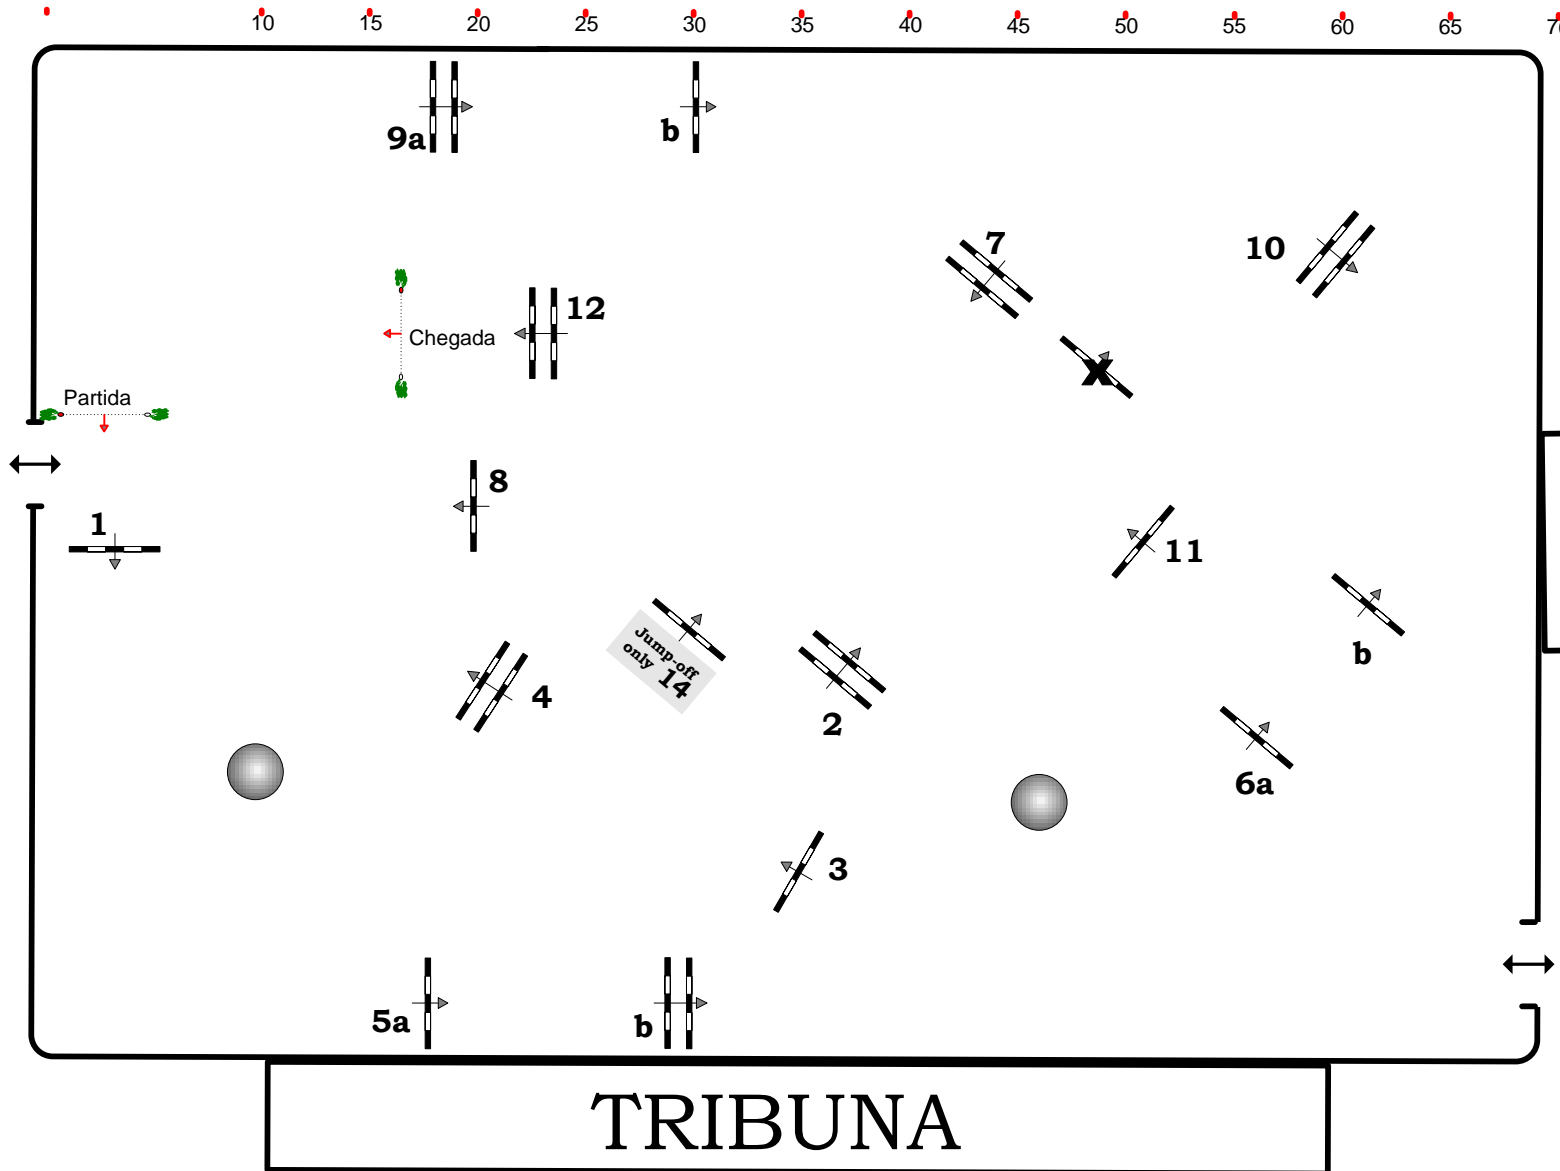

CIRCUITO MD 2011

Mini GP

Class No.: 12

Intermediaria

3

Desempate

domingo, 20 de março de 2011

Table: A

National RG:

FEI RG / Art. 238.2.2

Height: 1,20 m

Speed: 350 m/min

Length: 440 m

Time allowed: 76 sec

Time limit: 152 sec

Obstacles: 12

Efforts:

1st Jump-off:

7-8-14-4-5a-5b-6b

Length: 230 m

Time allowed: 40 sec

Time limit: 80 sec

SCALE: 1X350