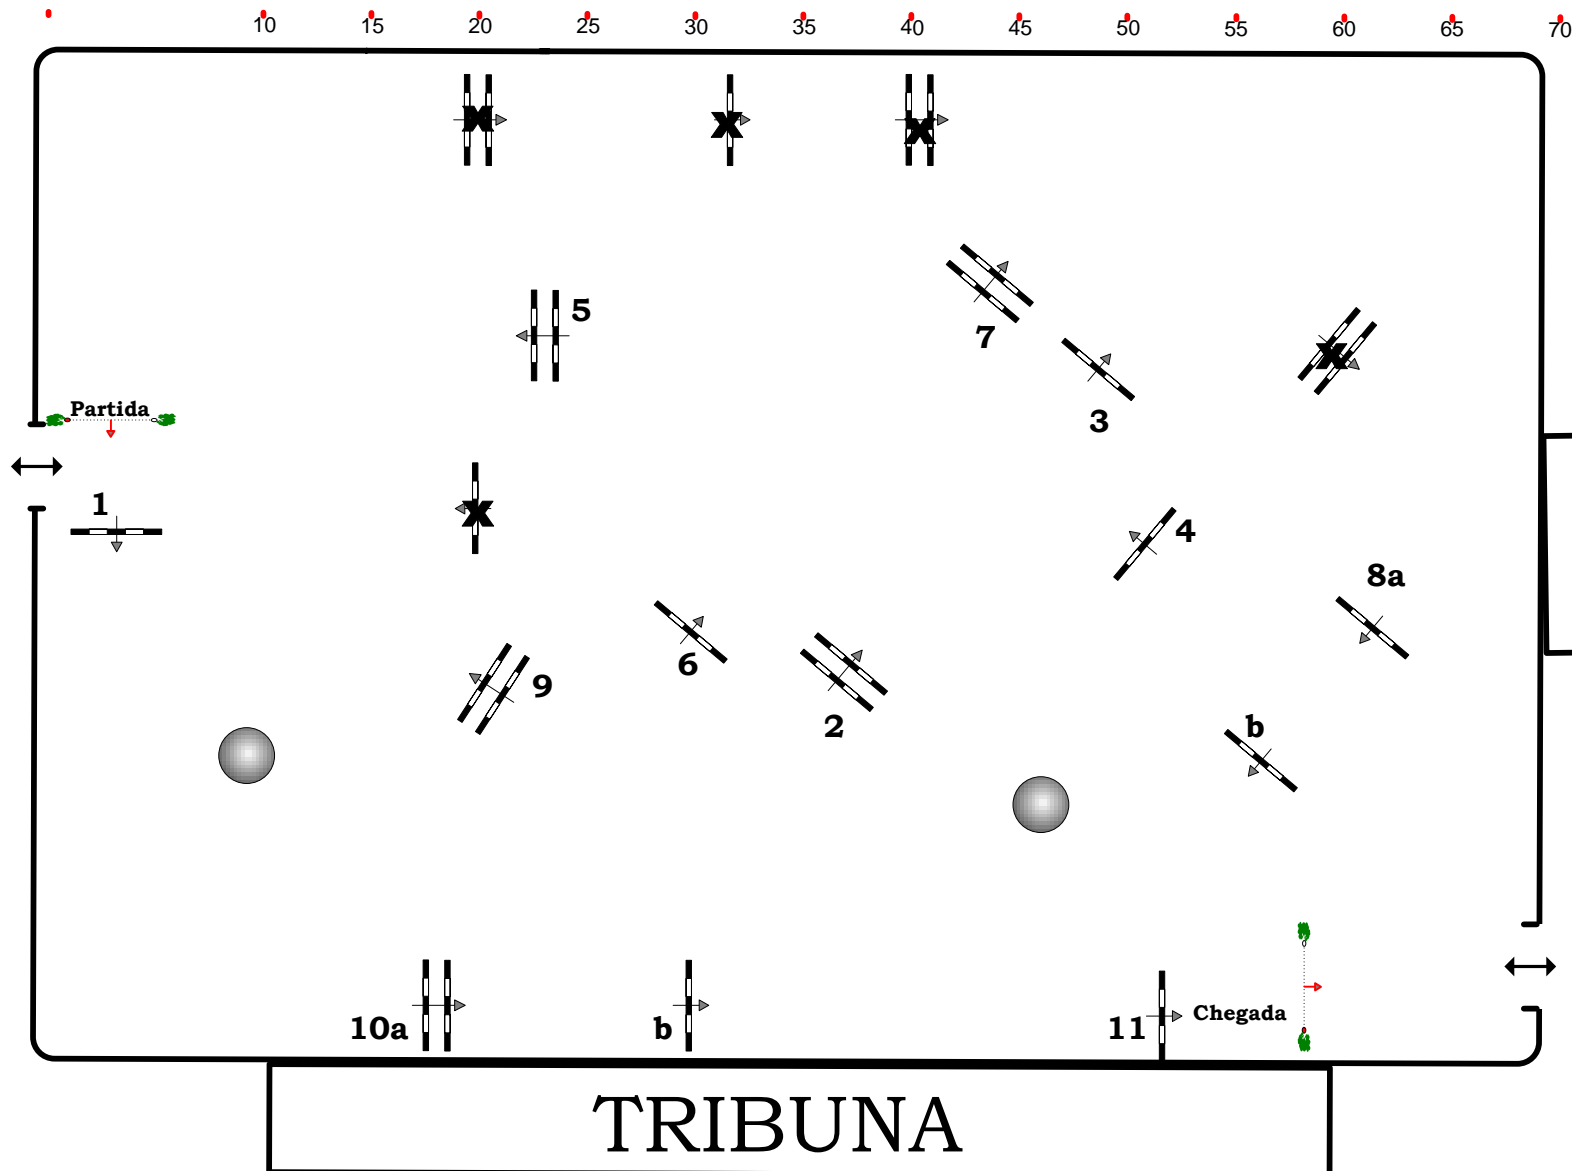

CIRCUITO MD 2011

Class No.: 11

Preliminar

2

Desempate

domingo, 20 de março de 2011

Table: A

National RG:

FEI RG / Art. 238.2.2

Height: 1,10 m

Speed: 350 m/min

Length: 410 m

Time allowed: 71 sec

Time limit: 142 sec

Obstacles: 11

Efforts:

1st Jump-off:

4-5-6-9-10a-10b-11

Length: 220 m

Time allowed: 38 sec

Time limit: 76 sec

SCALE: 1X350