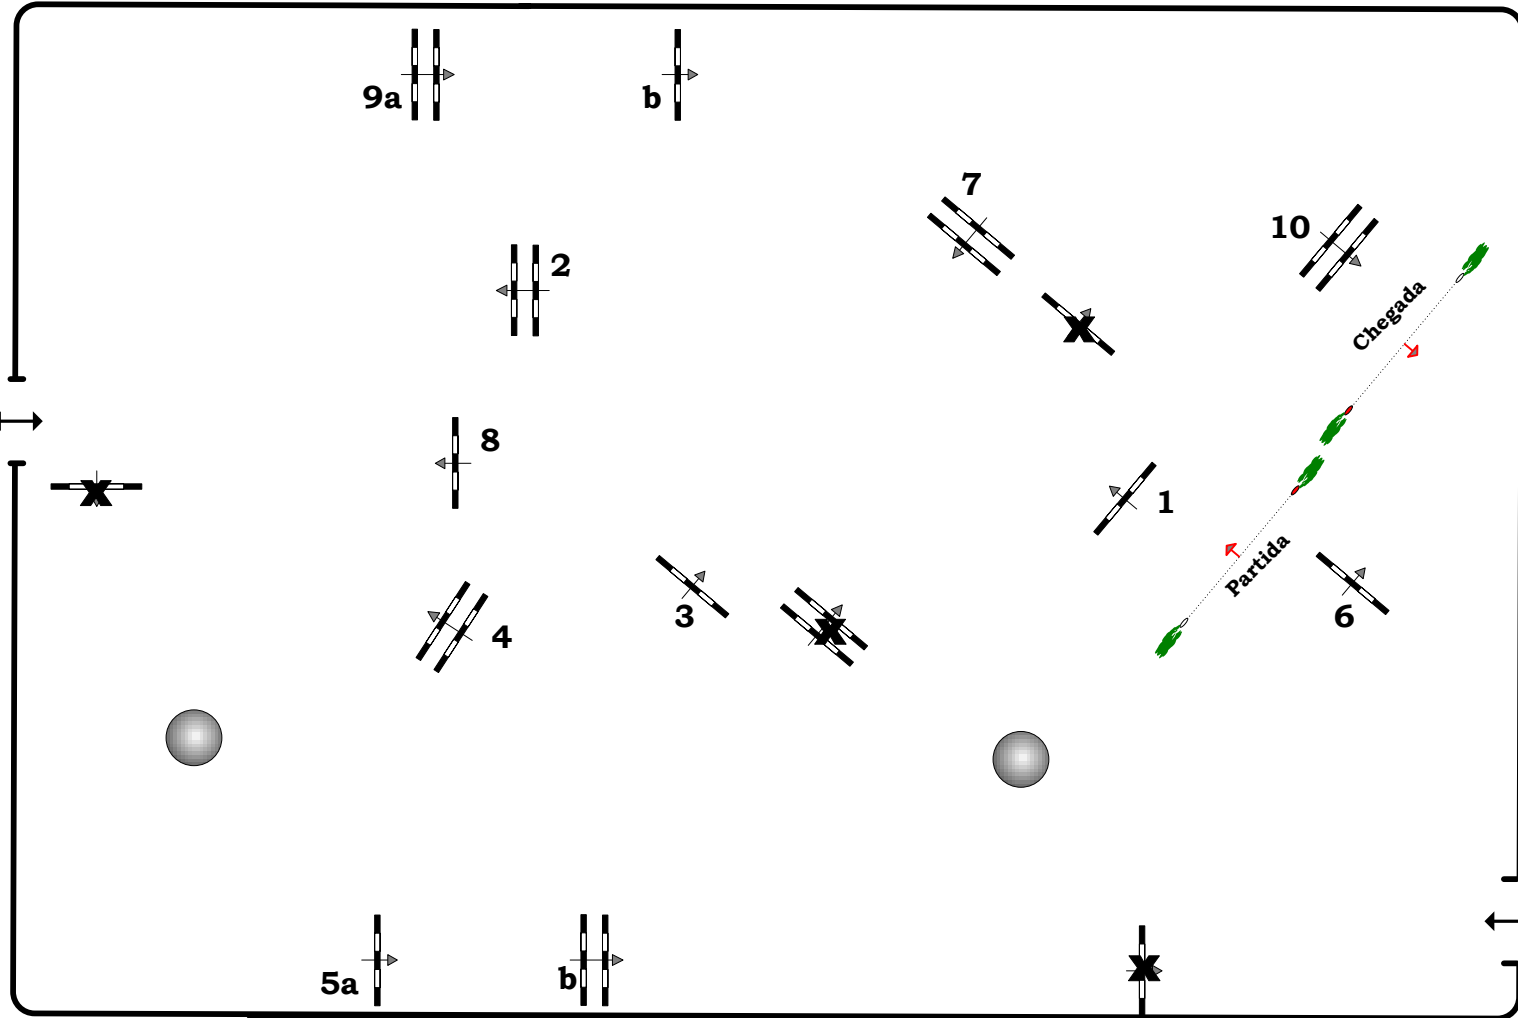

# CIRCUITO MD 2011

10 15 20 25 30 35 40 45 50 55 60 65 70

TRIBUNA

**Class No.: 10**

**Serie 1,00m**

1

**Tempo Ideal**

**domingo, 20 de março de 2011**

Table: A  
National RG:  
FEI RG / Art. 236.2.3  
Height: 1,00 m

Speed: 350 m/min  
Length: 420 m  
Time allowed: 72 sec  
Time limit: 144 sec

Obstacles: 10  
Efforts:

1st Jump-off:  
Length: 0 m  
Time allowed: 0 sec  
Time limit: 0 sec

SCALE: 1X350