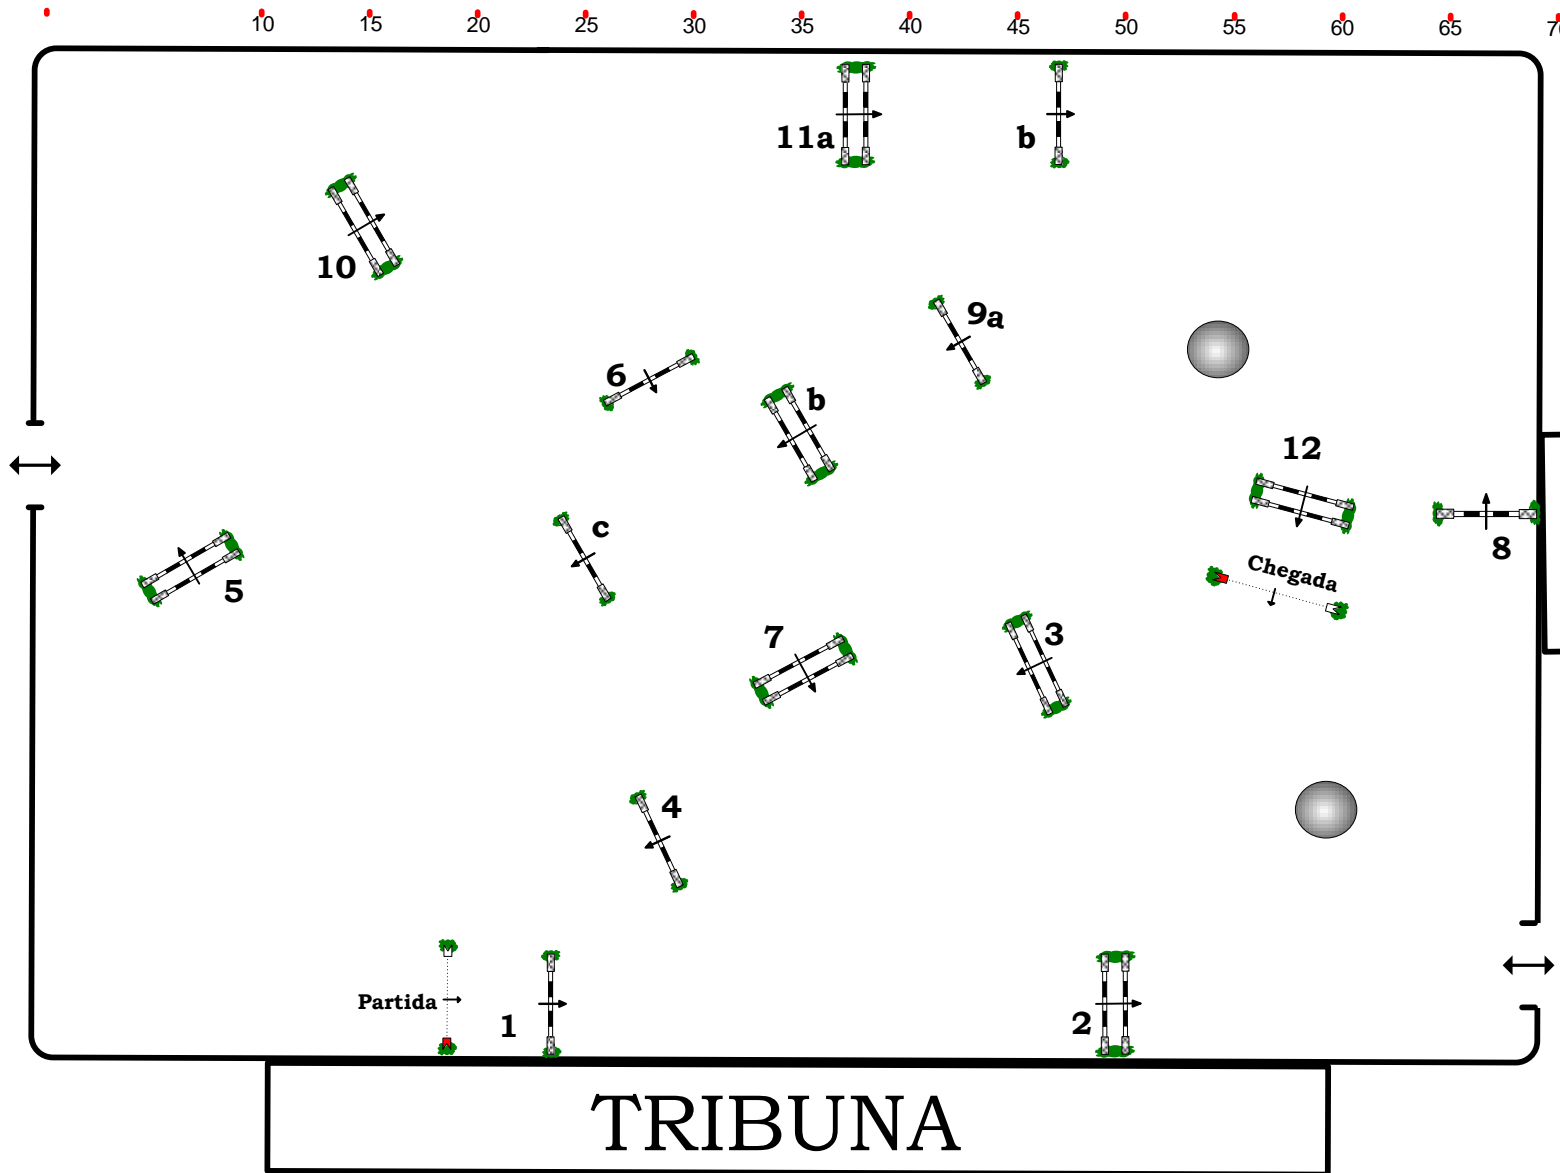

CIRCUITO MD 2011

MINI GRANDE PREMIO

Class No.: 09 I PERCURSO

Principal

5

Desempate

sexta-feira, 18 de março de 2011

Table: A
National RG:
FEI RG / Art. 273.3.3 e 273.2.2
Height: 1,25 m

Speed: 350 m/min

Length: 380 m
Time allowed: 66 sec
Time limit: 132 sec

Obstacles: 12
Efforts:

1st Jump-off:

0
Length: 0 m
Time allowed: 0 sec
Time limit: 0 sec

SCALE: 1X350