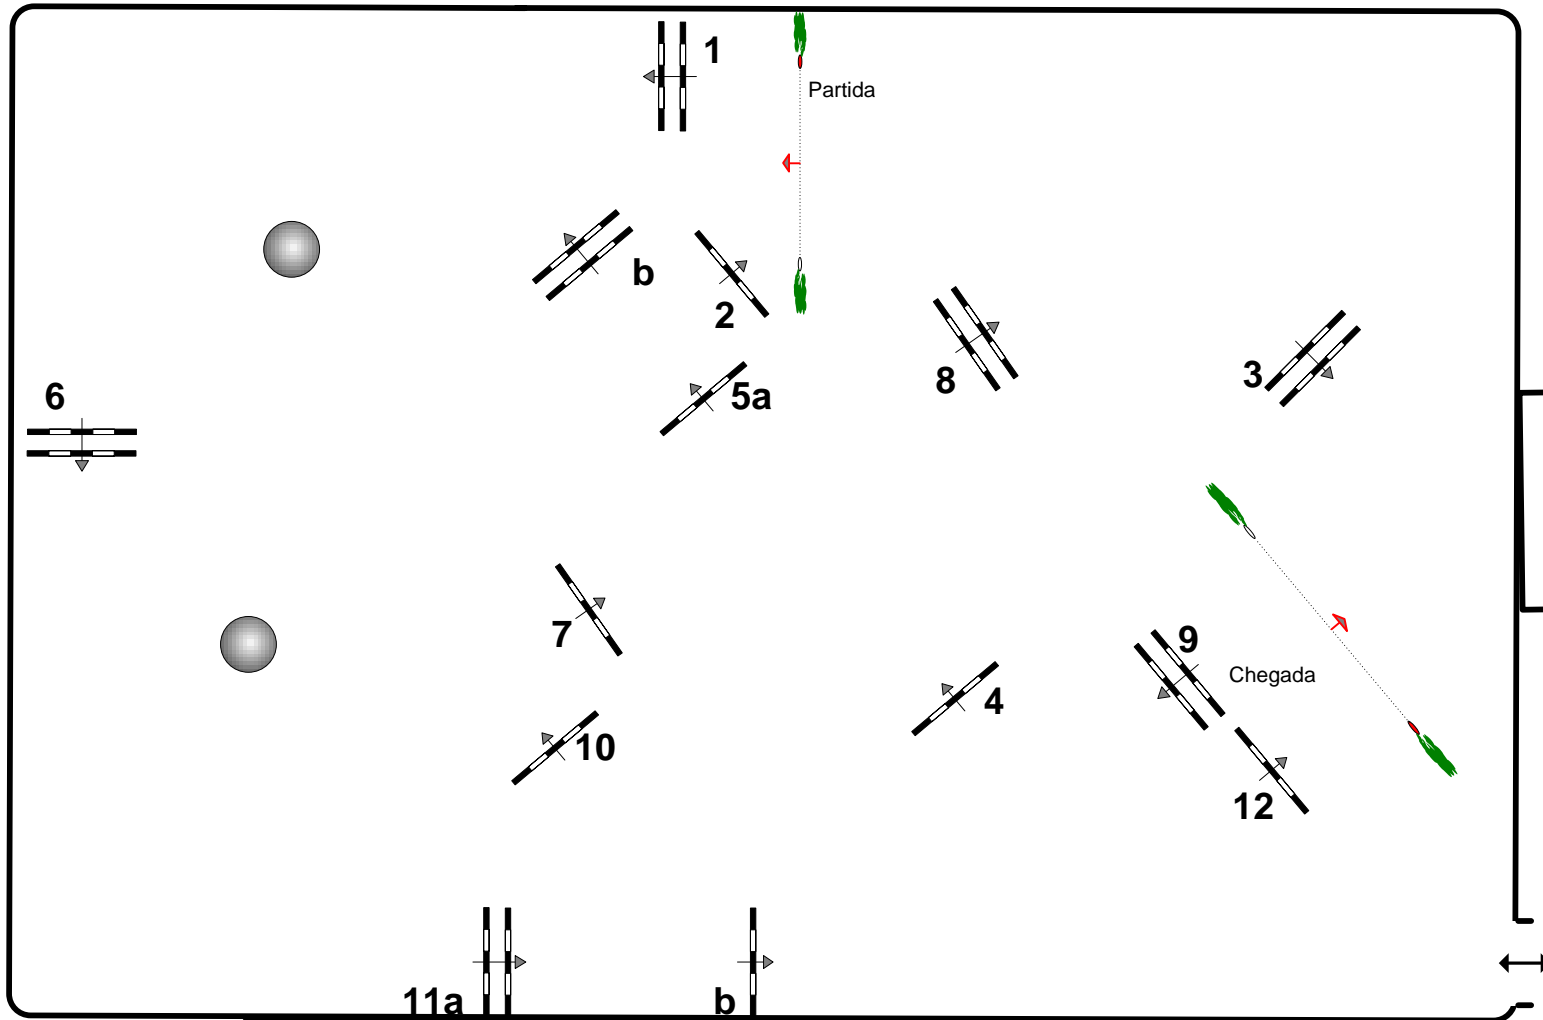

# CIRCUITO MD 2011

10 15 20 25 30 35 40 45 50 55 60 65 70

TRIBUNA

**Class No.:**

**Principal** 4a 4b

**Desempate**

**sexta-feira, 18 de março de 2011**

Table: A  
National RG:  
FEI RG / Art. 238.2.2  
Height: 1,35 m

Speed: 350 m/min

Length: 430 m  
Time allowed: 74 sec  
Time limit: 148 sec

Obstacles: 12  
Efforts:

1st Jump-off:  
1-2-3-10-11a-11b-12

Length: 240 m  
Time allowed: 42 sec  
Time limit: 84 sec

SCALE: 1X350