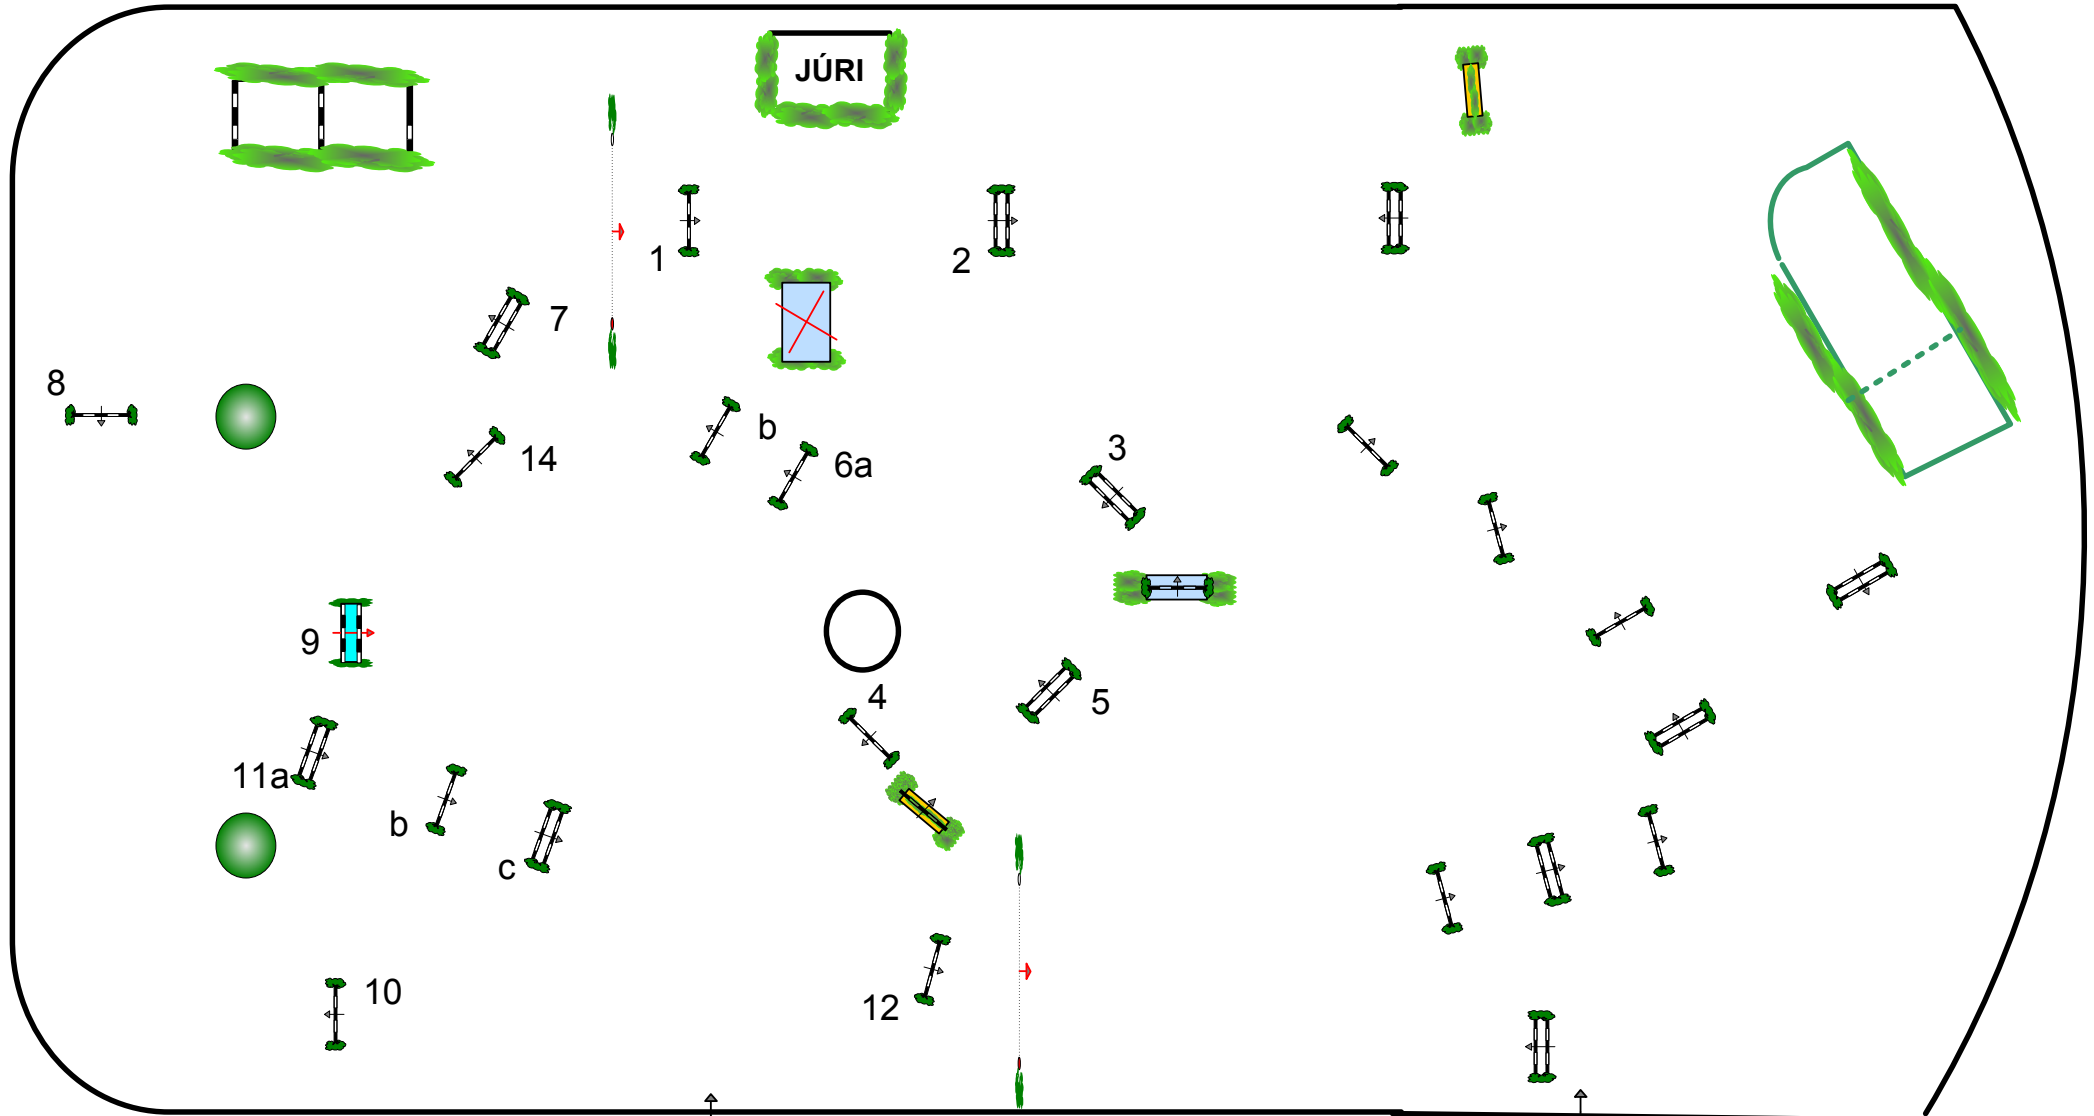

2011 CSN** XXIII TORNEIO DE VERÃO

Prova No.: 28

JR e SR

MINI GP

DESEMPATE

sábado, 26 de fevereiro de 2011

Table: A
National RG:
FEI RG / Art. 238.2.2
Height: 1,35 m

Speed: 350 m/min
Length: 430 m
Time allowed: 74 sec
Time limit: 148 sec

Obstacles:
Efforts:
Penalty sec:
Closed combination:

1st Jump-off: **3,14,9,10,11b,11c e 12**
Length: 260 m
Time allowed: 45 sec
Time limit: 90 sec

2nd Jump-off:
Length: 0 m
Time allowed: 0 sec
Time limit: 0 sec